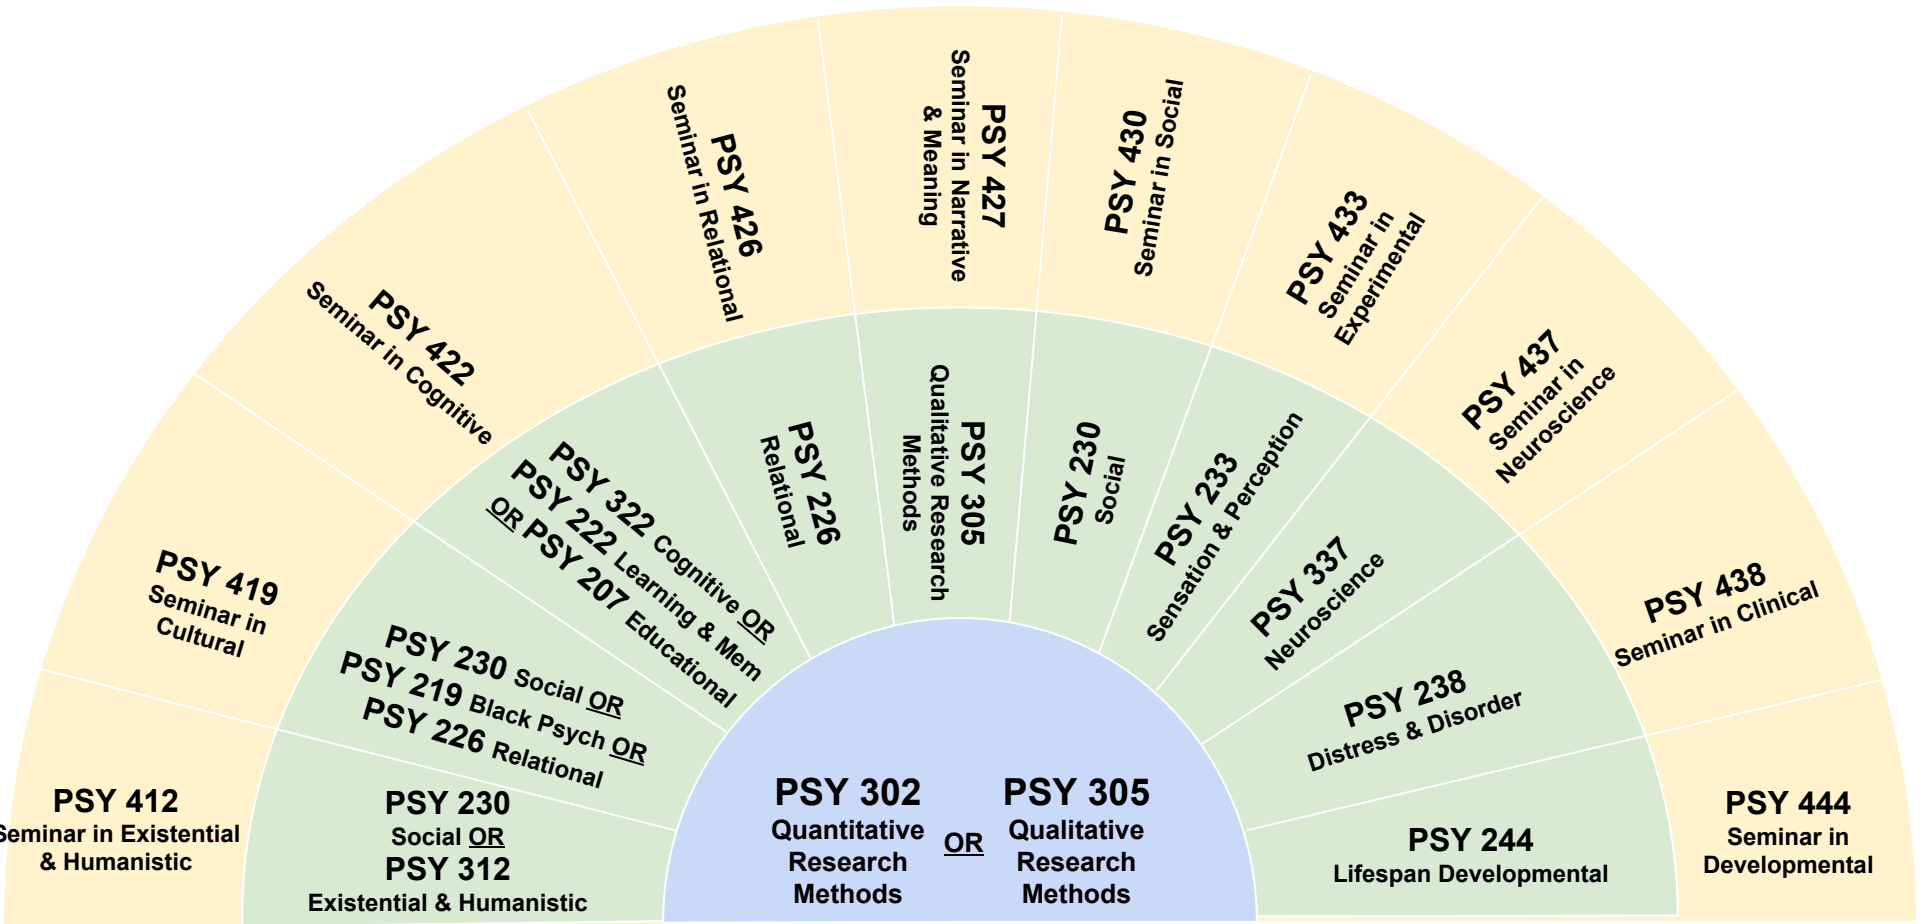

Prerequisites for Psychology Seminars

PSY 412
Seminar in Existential & Humanistic

PSY 230
Social OR
PSY 219
Black Psych OR
PSY 226
Relational

PSY 230
Social OR
PSY 312
Existential & Humanistic

PSY 302
Quantitative
Research
Methods

OR

PSY 305
Qualitative
Research
Methods

PSY 244
Lifespan Developmental

PSY 238
Distress & Disorder

PSY 337
Neuroscience

PSY 233
Sensation & Perception

PSY 230
Social

PSY 305
Qualitative Research
Methods

PSY 226
Relational

PSY 322 Cognitive OR
PSY 222 Learning & Mem OR
PSY 207 Educational

PSY 422
Seminar in Cognitive

PSY 426
Seminar in Relational

PSY 427
Seminar in Narrative
& Meaning

PSY 430
Seminar in Social

PSY 433
Seminar in
Experimental

PSY 437
Seminar in
Neuroscience

PSY 438
Seminar in Clinical

PSY 444
Seminar in
Developmental